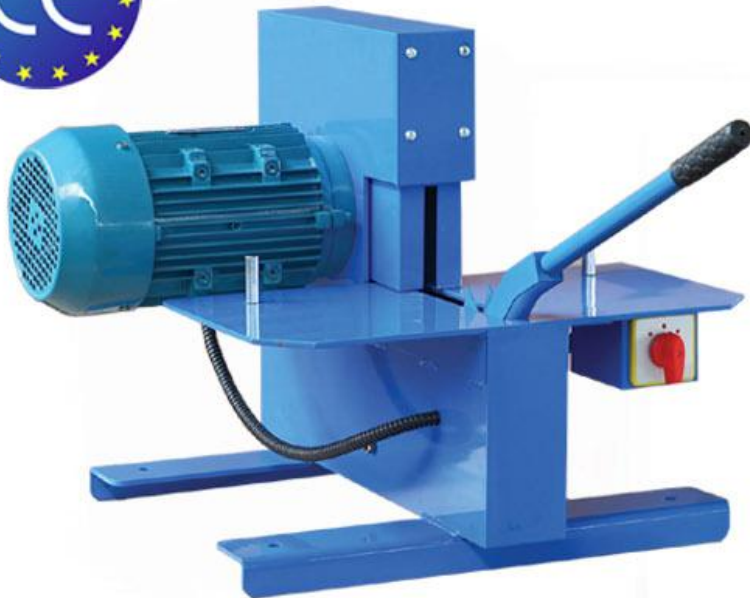

# YONGFLEX

## CRIMPING SWAGING

**Cutting Blade**

Cutting Capacity: 2SN, 4SP

2 braided wire: 2 inch

4 spiral wire: 2 inch

Voltage: 220v 1ph / 380v 3ph

Motor: 3 kw / 4kw

LxWxH: 650x600x580mm

Weight: 70kg